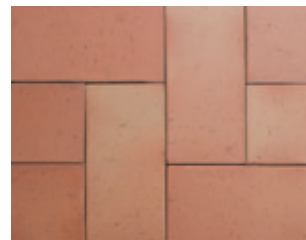

CLASSIC

The Classic range are premium red and cream based pavers. They have a smooth texture and are available in a unique mix of surface treatments.

CLASSIC RED

TERRACOTTA

CLASSIC CREAM

WOODLANDS

Woodlands pavers have been fired to produce a blended tone which adds interest to the overall pattern.

Nubrik are a top quality range of clay pavers. The Nubrik range has been used extensively throughout New Zealand with over 500,000m² installed.

These include prestigious projects such as Auckland Sky City, Auckland Viaduct Basin as well as prominent South Island locations such as Blenheim and Timaru CBD's through to the streets of Arrowtown and Queenstown.

*Based on installation in line with Manual One by NZ/AUS Clay Brick and Paver Institute.

ANISEED

AUTUMN GOLD

AUTUMN RED

BROWN

BURNT-UMBER

CHARCOAL

GOLDEN-COPPER