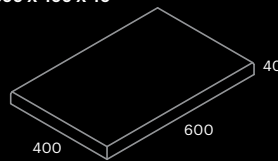

PASTELLI VENETO & TERRAZZO VENETO PAVER
600 X 400 X 40