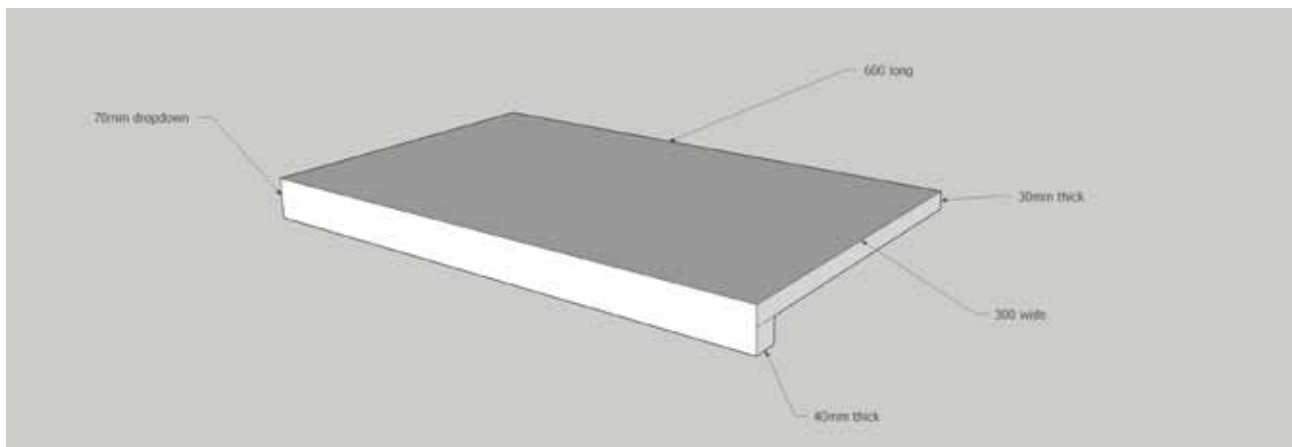

NATURAL STONE COPINGS EDGE DETAILS